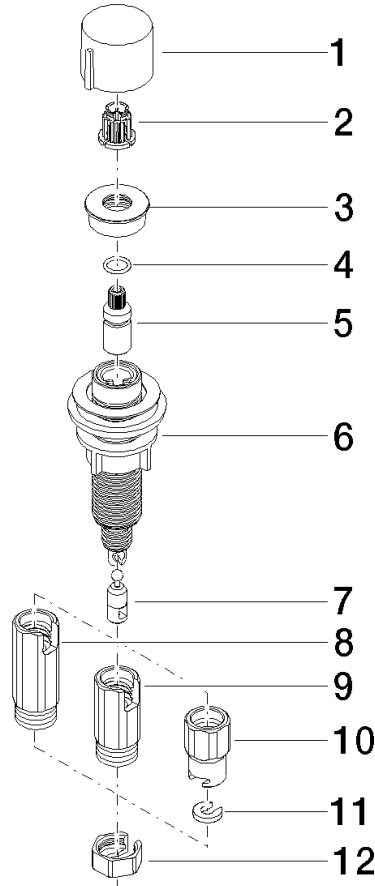

Strainer waste with control handle - Brushed Chrome

ELIO

10 712 970

- control for single basin
- including adapter for Bowden cable

Fits ELIO, ENO, MEM, META SQUARE, SYNC and TARA ULTRA

Fits: ELIO, MEM, ENO, SYNC, TARA ULTRA, META SQUARE

	Brushed Chrome	10 712 970-93
	Chrome	10 712 970-00
	Brushed Platinum	10 712 970-06
	Platinum	10 712 970-08
	Durabrand (23kt Gold)	10 712 970-09
	Dark Chrome	10 712 970-19
	Brushed Durabrand (23kt Gold)	10 712 970-28
	Matte Black	10 712 970-33
	Brushed Champagne (22kt Gold)	10 712 970-46
	Champagne (22kt Gold)	10 712 970-47
	Brushed Dark Platinum	10 712 970-99

10 712 970

mm [inches]

10 712 970

Parts for other finishes can be found here: [Chrome](#)

Spare parts list

No.	Item Number	Name	Quantity used	Delivery time
1	09 20 97 030-93	handle	1	60
2	90 12 12 002 00 90	fixing cap	1	2
3	09 27 87 011-93	rosette	1	60
4	09 14 10 042 90	seal	1	2
5	09 29 06 087-93	spindle	1	-
Spare part can no longer be ordered, please order the replacement item				
6	04 30 01 029 00 90	adaptor	1	2
7	09 24 03 175 90	adaptor	1	2
8	09 11 10 073-07	connection	1	30
9	09 11 10 074-07	connection	1	30
10	09 11 10 079-07	connection	1	30
11	09 30 11 087 90	disc	1	2
12	09 23 30 024-07	nut	1	30