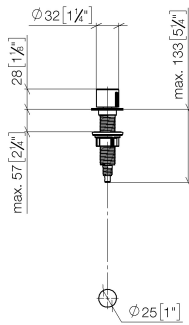

Strainer waste with control handle - Brushed Chrome

ELIO

10 712 970

- control for single basin
- including adapter for Bowden cable

Fits ELIO, ENO, MEM, META SQUARE, SYNC and TARA ULTRA

Fits: ELIO, MEM, ENO, SYNC, TARA ULTRA, META SQUARE

	Brushed Chrome	10 712 970-93
	Chrome	10 712 970-00
	Brushed Platinum	10 712 970-06
	Platinum	10 712 970-08
	Durabrand (23kt Gold)	10 712 970-09
	Dark Chrome	10 712 970-19
	Brushed Durabrand (23kt Gold)	10 712 970-28
	Matte Black	10 712 970-33
	Brushed Champagne (22kt Gold)	10 712 970-46
	Champagne (22kt Gold)	10 712 970-47
	Brushed Dark Platinum	10 712 970-99

10 712 970

mm [inches]

10 712 970

Parts for other finishes can be found here: [Chrome](#)

Spare parts list

No.	Item Number	Name	Quantity used	Delivery time
1	09 20 97 030-93	handle	1	60
2	90 12 12 002 00 90	fixing cap	1	2
3	09 27 87 011-93	rosette	1	60
4	09 14 10 042 90	seal	1	2
5	09 29 06 087-93	spindle	1	-
Spare part can no longer be ordered, please order the replacement item				
6	04 30 01 029 00 90	adaptor	1	2
7	09 24 03 175 90	adaptor	1	2
8	09 11 10 073-07	connection	1	30
9	09 11 10 074-07	connection	1	30
10	09 11 10 079-07	connection	1	30
11	09 30 11 087 90	disc	1	2
12	09 23 30 024-07	nut	1	30